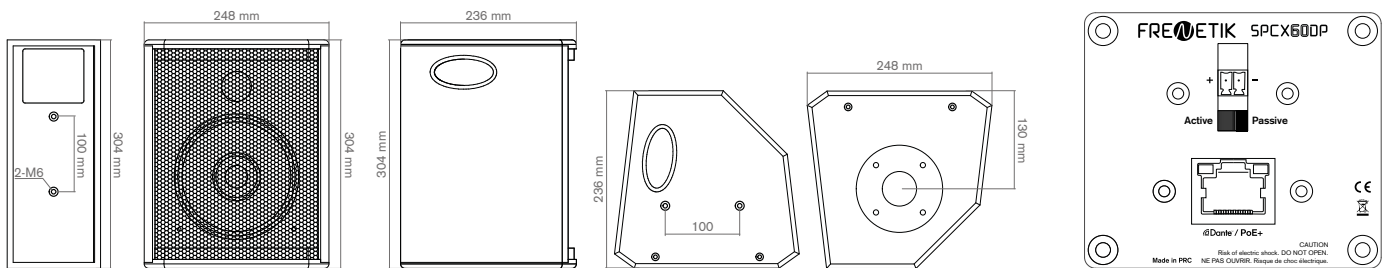

## 6" coaxial 2-way powered speaker Dante™ PoE+

|                         |                                      |
|-------------------------|--------------------------------------|
| Reference               | SPCX60DP                             |
| Type                    | 2-way coaxial loudspeaker            |
| Power (passive mode)    | 100 W (8 ohms)                       |
| Amplification           | 25 W (class D)                       |
| Dante™ Receiver         | 1 (16 / 24 / 32 bit - 44,1 à 96 kHz) |
| Transducer              | 1 x 6" woofer<br>1 x 3" tweeter      |
| Peak SPL capacity (1 m) | 114 dB                               |
| Bandwidth (-10 dB)      | 75 Hz - 19 kHz                       |
| Directivity (H x V)     | 100° x 100°                          |
| Input connector         | 1 x RJ45 + Euroblock connector       |
| Retourn function        | Yes                                  |
| Pole mount              | Yes                                  |
| Insert                  | 4 x M6                               |
| Dimensions (H x W x D)  | 304 x 248 x 236 mm                   |
| Weight                  | 6 kg                                 |
| Alimentation            | PoE+ (IEEE 802.3 at)                 |
| Certification           | CE                                   |

## Accessoire Spik Mount 3-axis wall / ceiling mounting (available in black or white): WMB / WMB-W

## Accessoire : Telescopic coupling tube SMP