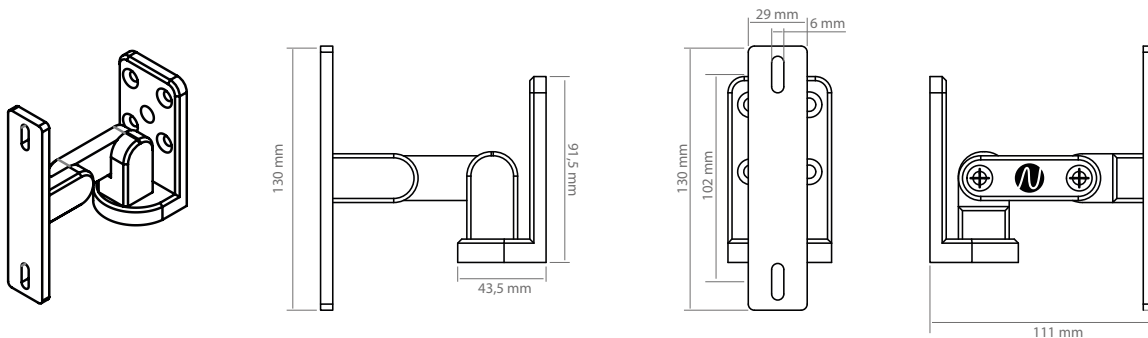

## 6" coaxial 2-way powered speaker Dante™ PoE+

|                         |                                      |
|-------------------------|--------------------------------------|
| Reference               | SPCX60DP                             |
| Type                    | 2-way coaxial loudspeaker            |
| Power (passive mode)    | 100 W (8 ohms)                       |
| Amplification           | 25 W (class D)                       |
| Dante™ Receiver         | 1 (16 / 24 / 32 bit - 44,1 à 96 kHz) |
| Transducer              | 1 x 6" woofer<br>1 x 3" tweeter      |
| Peak SPL capacity (1 m) | 114 dB                               |
| Bandwidth (-10 dB)      | 75 Hz - 19 kHz                       |
| Directivity (H x V)     | 100° x 100°                          |
| Input connector         | 1 x RJ45 + Euroblock connector       |
| Retourn function        | Yes                                  |
| Pole mount              | Yes                                  |
| Insert                  | 4 x M6                               |
| Dimensions (H x W x D)  | 304 x 248 x 236 mm                   |
| Weight                  | 6 kg                                 |
| Alimentation            | PoE+ (IEEE 802.3 at)                 |
| Certification           | CE                                   |

## Accessoire Spik Mount 3-axis wall / ceiling mounting (available in black or white): WMB / WMB-W