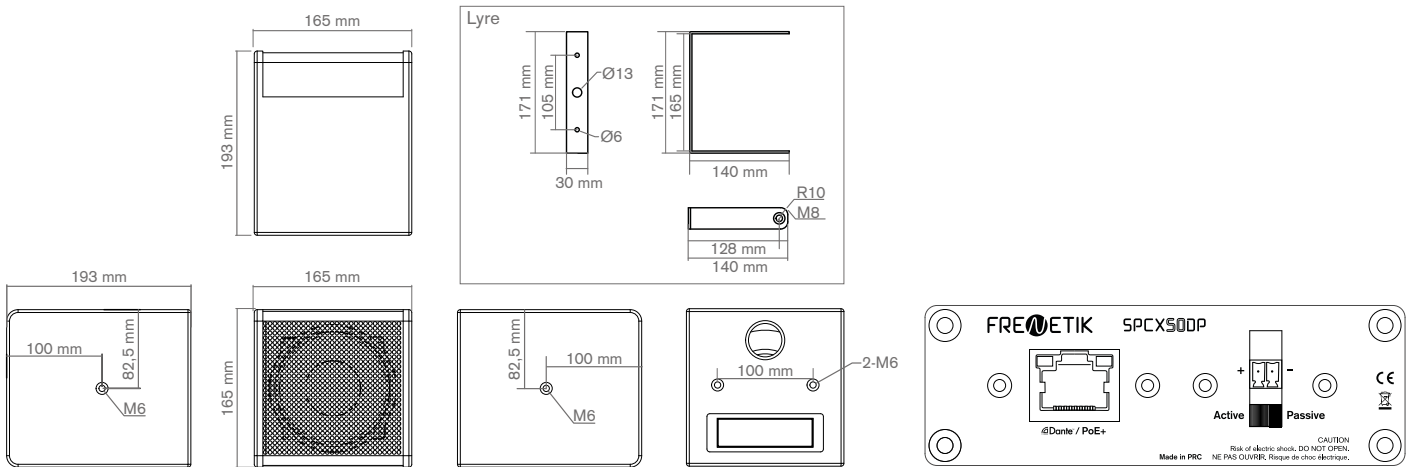

5" coaxial 2-way powered speaker Dante™ PoE+

Reference	SPCX50DP
Type	2-way coaxial speaker
Power (passive mode)	60 W (8 ohms)
Amplification	25 W (class D)
Dante™ Receiver	1 (16 / 24 / 32 bit - 44.1 à 96 kHz)
Transducers	1 x 5" woofer 1 x 1" tweeter
Peak SPL capacity (1 m)	112 dB
Bandwidth (-10 dB)	95 Hz - 20 kHz
Directivity (H x V)	100° x 100°
Input connectors	1 x RJ45 + Euroblock connector
Insert	4 x M6
Dimensions (H x W x D)	165 x 165 x 193 mm
Weight	2.5 kg
Alimentation	PoE+ (IEEE 802.3 at)
Accessories	Spik mount
Certification	CE

PoE+

Accessorie: Spik Mount : 3-axis wall / ceiling mounting (available in black or white): WMB / WMB-W